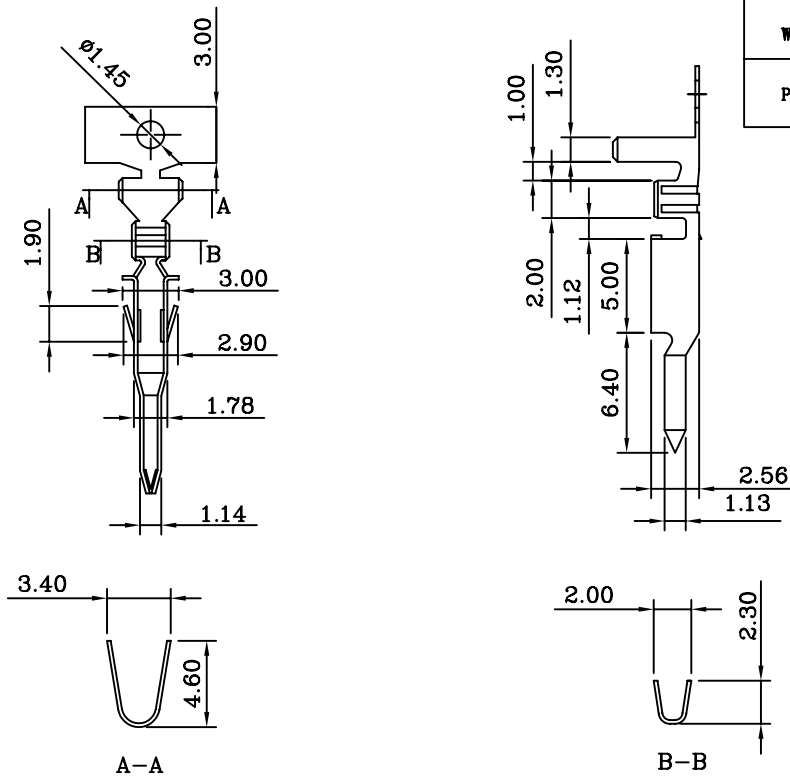

584

.165"(4.20mm)Crimp Housing and Contact(Plug)

FEATURES:

- . Material is Phosphor bronze
- . Accepts AWG 16-26 wire range
- . Q'ty/Reel: 5K pcs

Wire Gauge (AWG)	16	18	20	22	24	26
Pull Out Force(lb)	30	20	15	12	8	6

New

How to order 5 8 4 — — —

Series-Nr.

Connector type

Nr. of contact

plating

Nr. of contact	1.1+4.20×No. of Positions	4.20×(No. of Contacts-1)
2	5.30	---
4	9.50	4.20
6	13.70	8.40
N	---	---

Connector Type	Code
Housing	1
Contact	3

Contact Plating	Code
Tin	50
Gold Flash	10
Selective Gold	60
only for contact	

Nr. of contact	Code
02 ~24 pins	02 ~24

W.E.